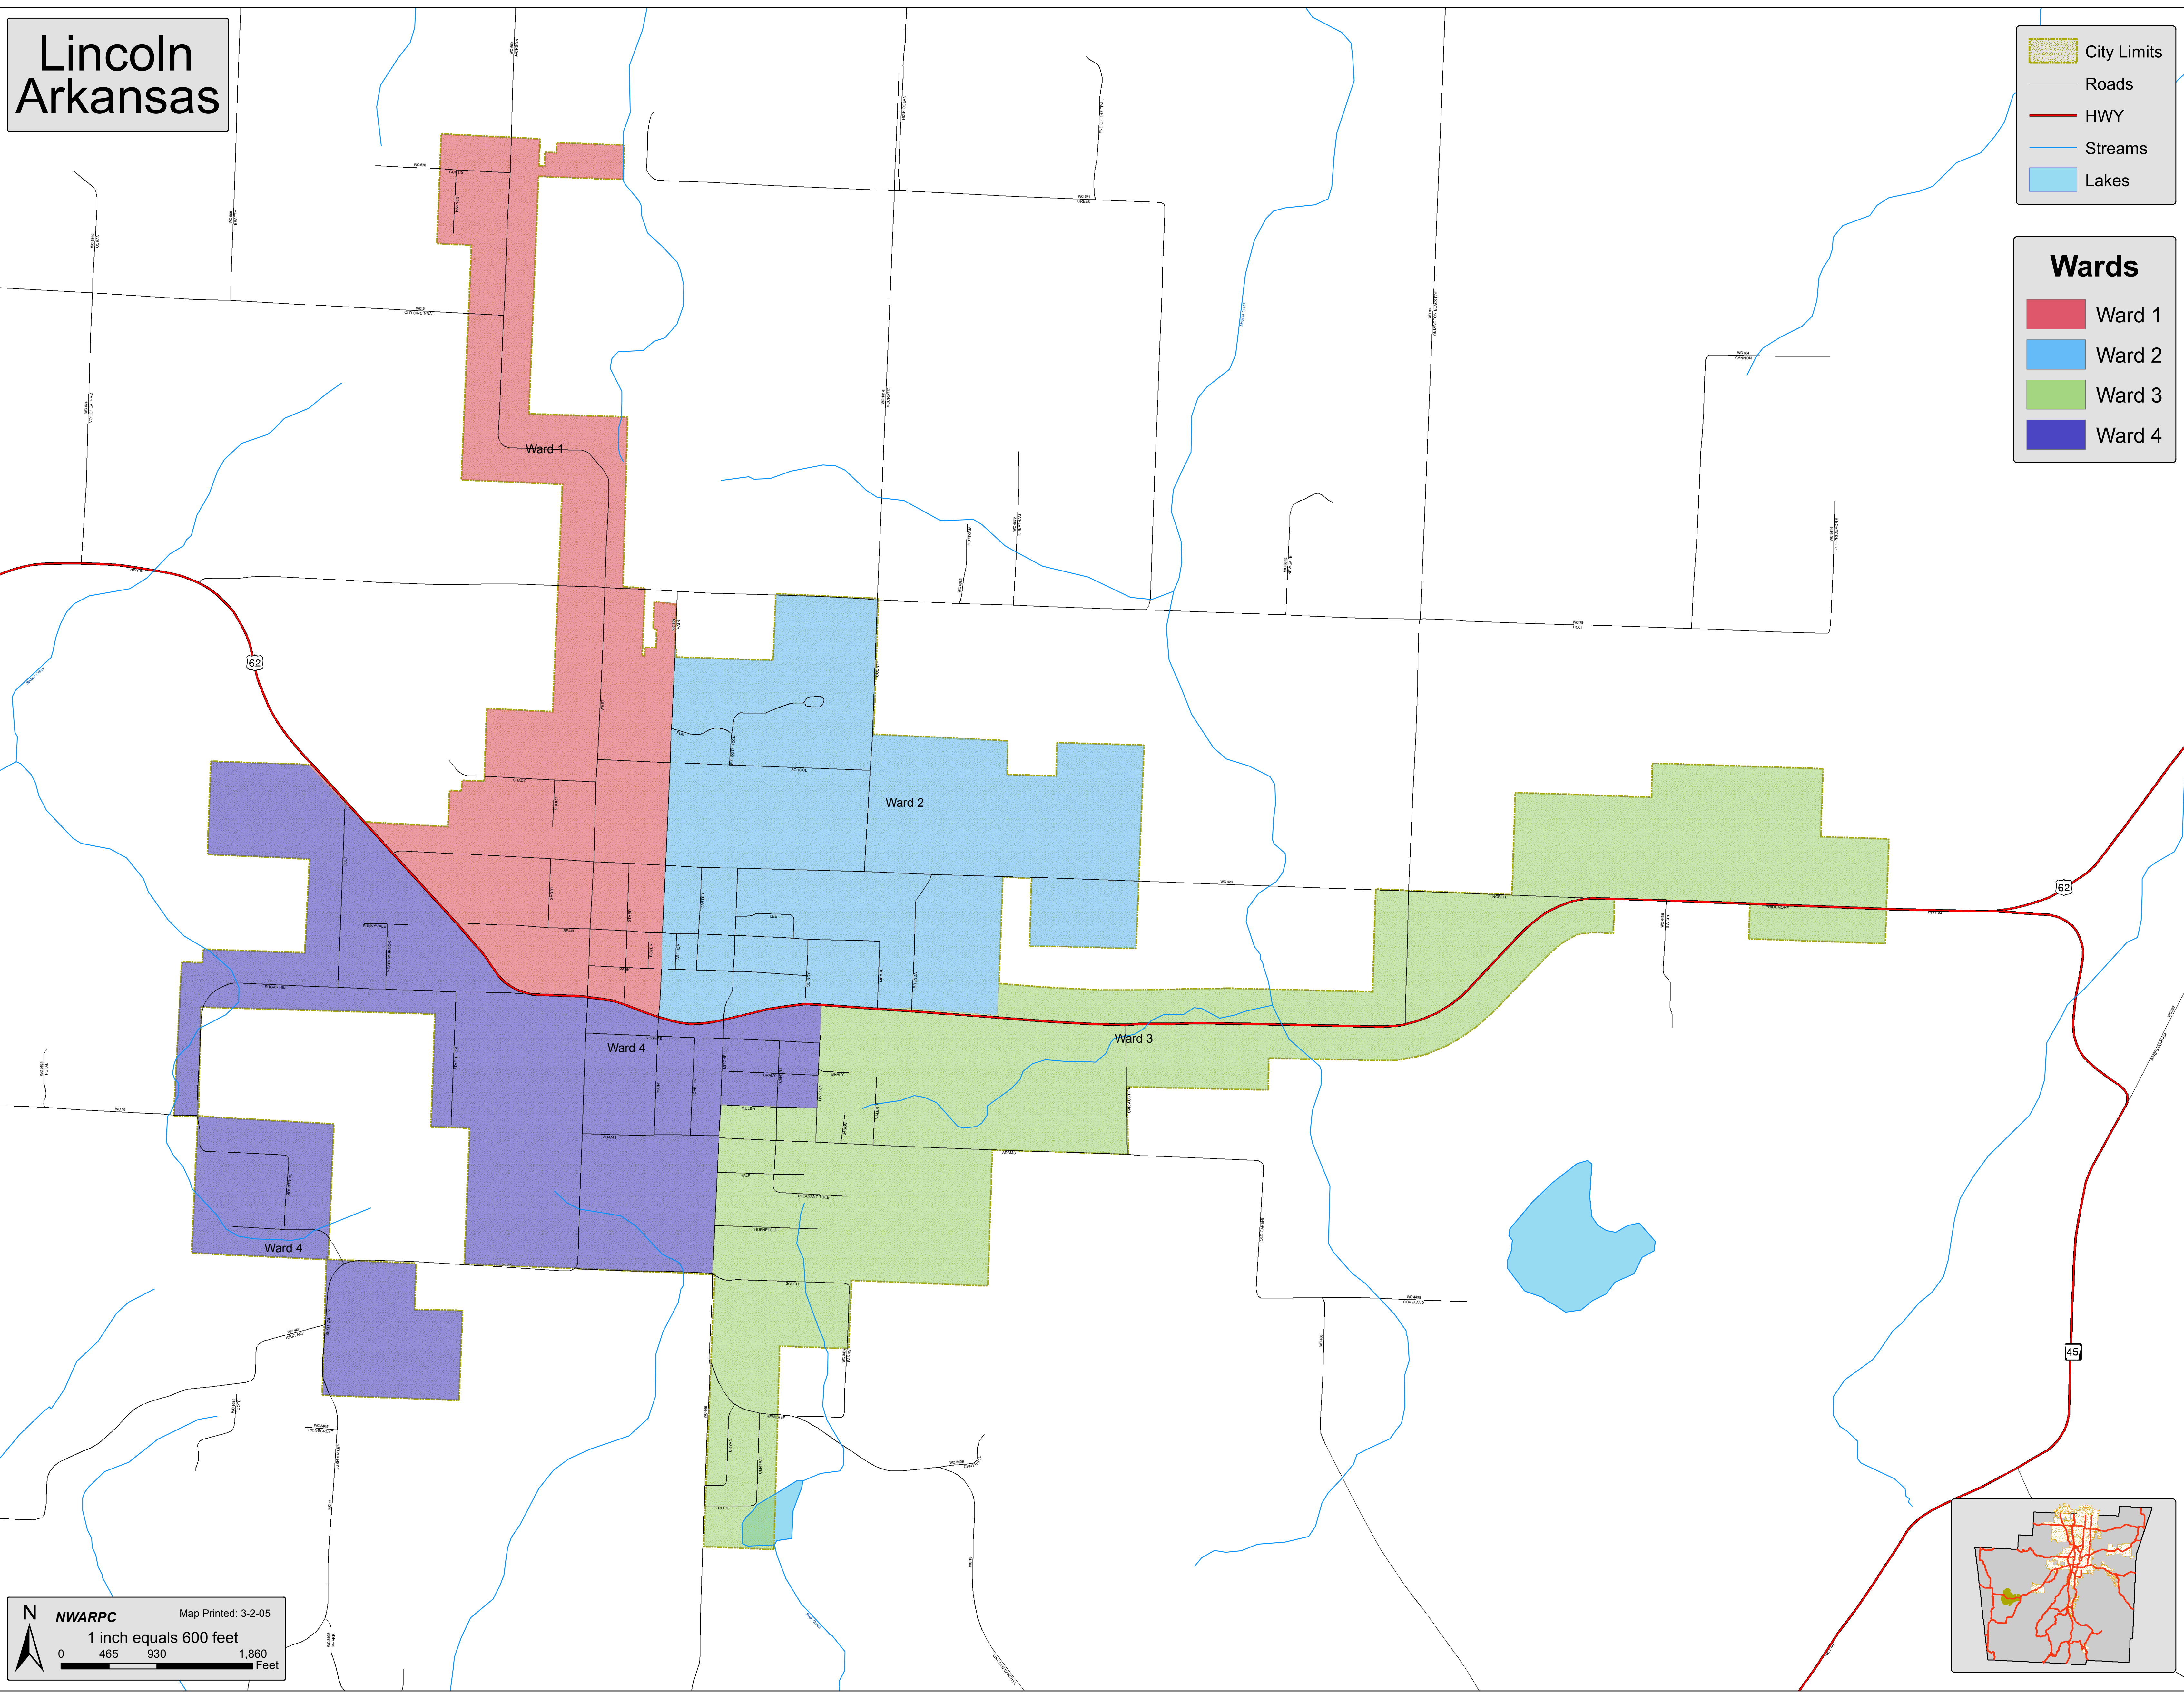

Lincoln Arkansas

City Limits
Roads
HWY
Streams
Lakes

Wards

Ward 1
Ward 2
Ward 3
Ward 4

N
NWARPC
Map Printed: 3-2-05
1 inch equals 600 feet
0 465 930 1,860
Feet